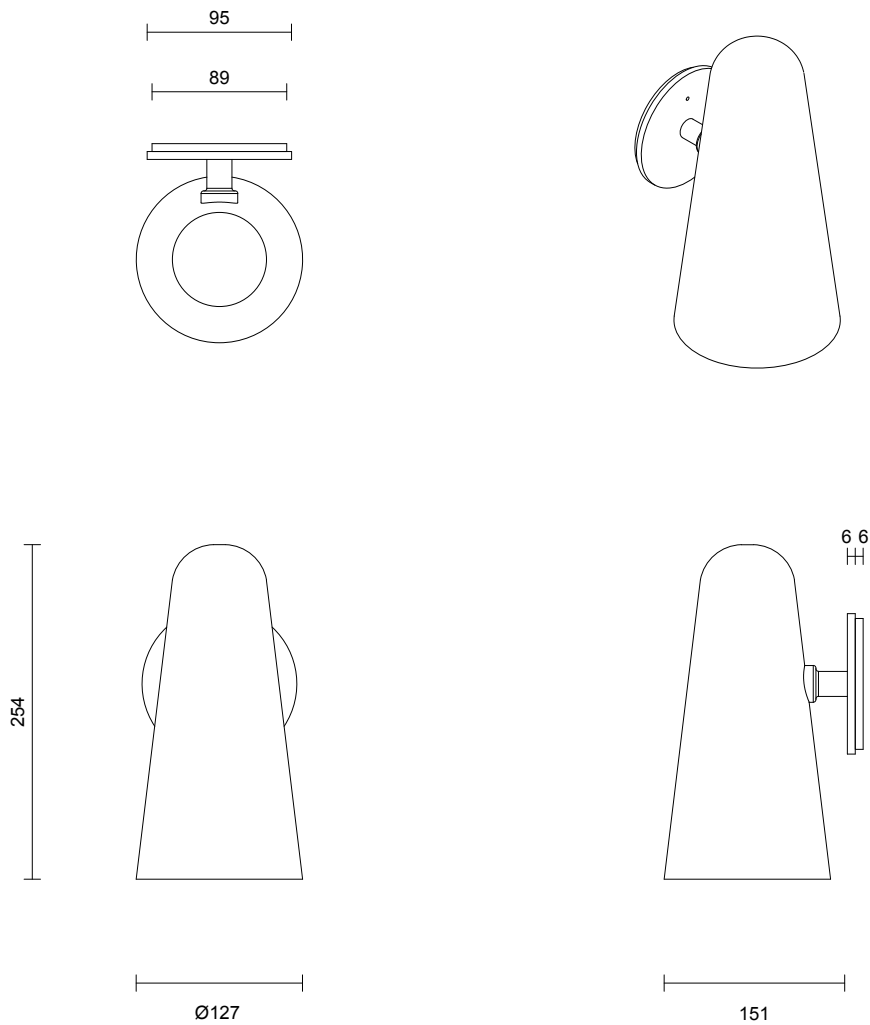

DOMI COLLECTION
WALL SCONCE

DOMI COLLECTION

ARTICOLOSTUDIOS.COM

WALL SCONCE

23V1

ABOUT DOMI

Domi exemplifies grace through its contemporary elongated bell form and weightless suspension.

LEAD TIME

6 - 8 weeks

LIGHT SOURCE

350mA 1W LED Board
3000K warm white
130 lumens

INSTALLATION

Supplied with external driver

WEIGHT

2kg

CERTIFICATION