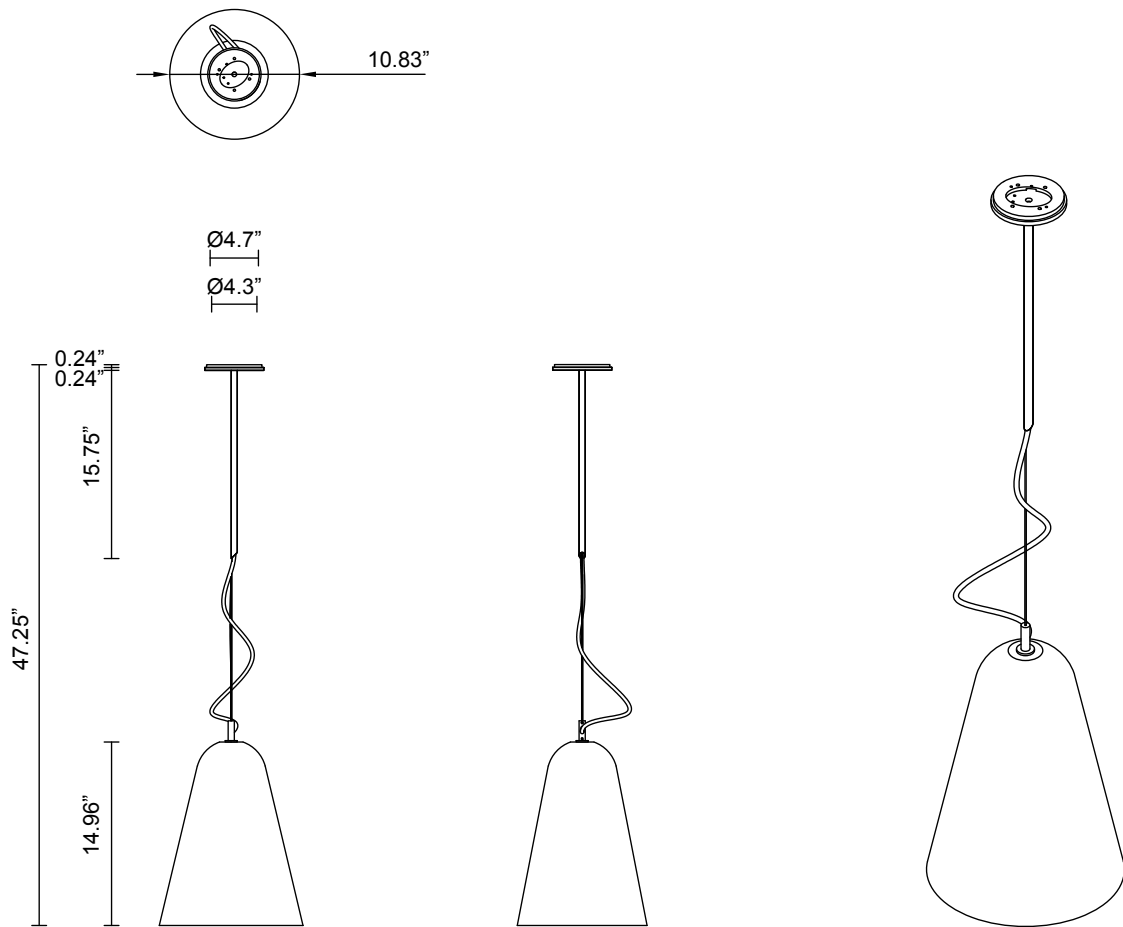

DOMI COLLECTION
PENDANT

DOMI COLLECTION

ARTICOLOSTUDIOS.COM

PENDANT

23V2

ABOUT DOMI

Domi exemplifies grace through its contemporary elongated bell form and weightless suspension.

LEAD TIME

8 - 10 weeks

LIGHT SOURCE

120V E12 4W LED
2700k warm white
350 lumens
Dimmable
Lamp included

INSTALLATION

Supplied with mounting plate to fit
4,0 square Jbox

WEIGHT

10 lb

CERTIFICATION STANDARD

UL

WARRANTY

3 years

FITTING FINISHES

Brass
Mid Bronze
Satin Nickel
Black Electroplate
White Powder Coat
Graphite Powder Coat

FLEX CORD COLOURS

White
Black
Ivory
Natural Linen
Mid Grey Linen

SHADE COLOURS