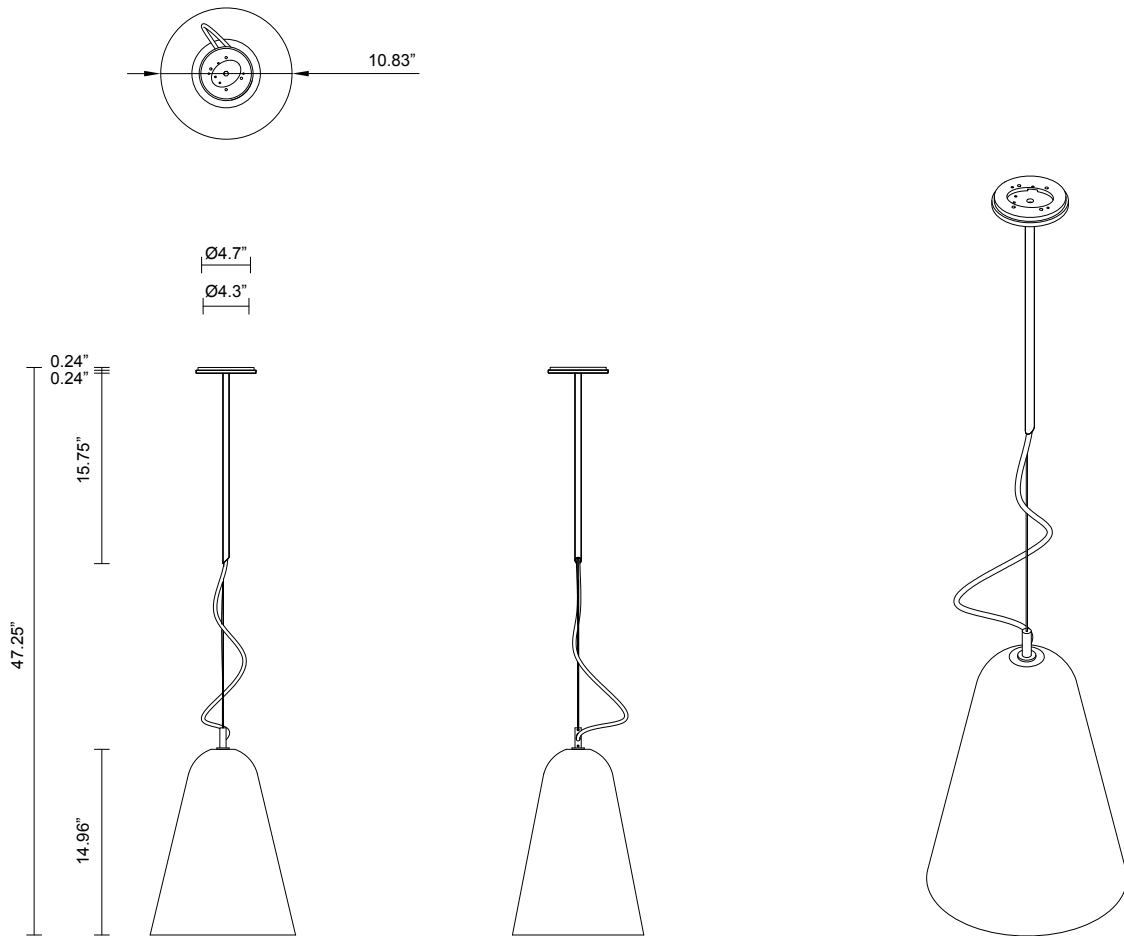

DOMI COLLECTION
PENDANT

DOMI COLLECTION

ARTICOLOSTUDIOS.COM

PENDANT

23V1

ABOUT DOMI

Domi exemplifies grace through its contemporary elongated bell form and weightless suspension.

LEAD TIME

8 - 10 weeks

LIGHT SOURCE

120V E12 4W LED
2700k warm white
350 lumens
Dimmable
Lamp included

INSTALLATION

Supplied with mounting plate to fit
4,0 square Jbox

WEIGHT

10 lb

CERTIFICATION

US/ETL/CA

WARRANTY

3 years

FITTING FINISHES

Brass
Mid Bronze
Satin Nickel
Black Electroplate
White Powder Coat
Graphite Powder Coat

FLEX CORD COLOURS

White
Black
Ivory
Natural Linen
Mid Grey Linen

SHADE COLOURS