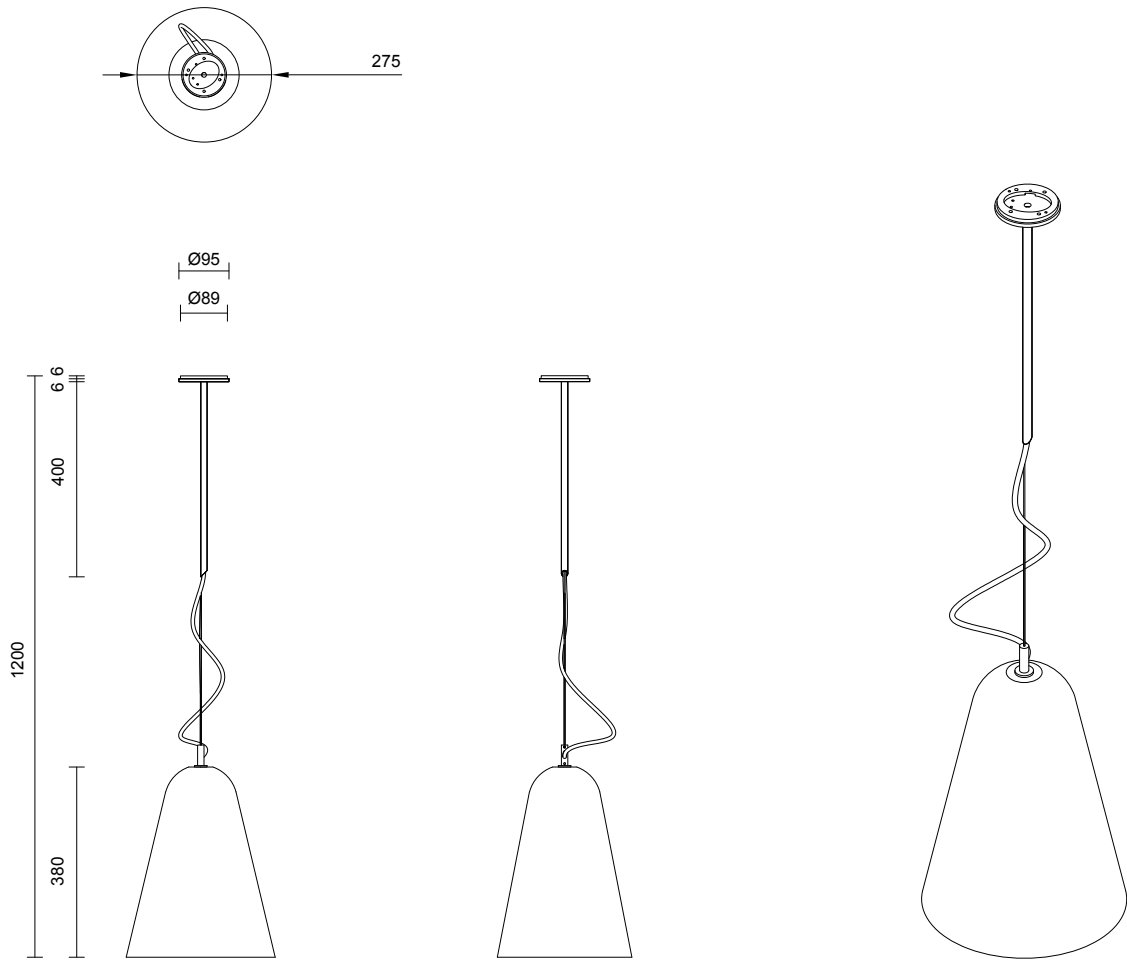

DOMI COLLECTION
PENDANT

DOMI COLLECTION

ARTICOLOSTUDIOS.COM

PENDANT

23V1

ABOUT DOMI

Domi exemplifies grace through its contemporary elongated bell form and weightless suspension.

LEAD TIME

6 - 8 weeks

LIGHT SOURCE

240V G9 4W LED (E14 SES Adaptor Base)
2700k warm white
350 lumens
Dimmable
Lamp included

WEIGHT

4.5kg

CERTIFICATION

CE/AU

WARRANTY

3 years

FITTING FINISHES

Brass
Mid Bronze
Satin Nickel
Black Electroplate
White Powder Coat
Graphite Powder Coat

FLEX CORD COLOURS

White
Black
Natural Linen
Black / White Mix
Mid Grey Linen

SHADE COLOURS

2/3 Snow